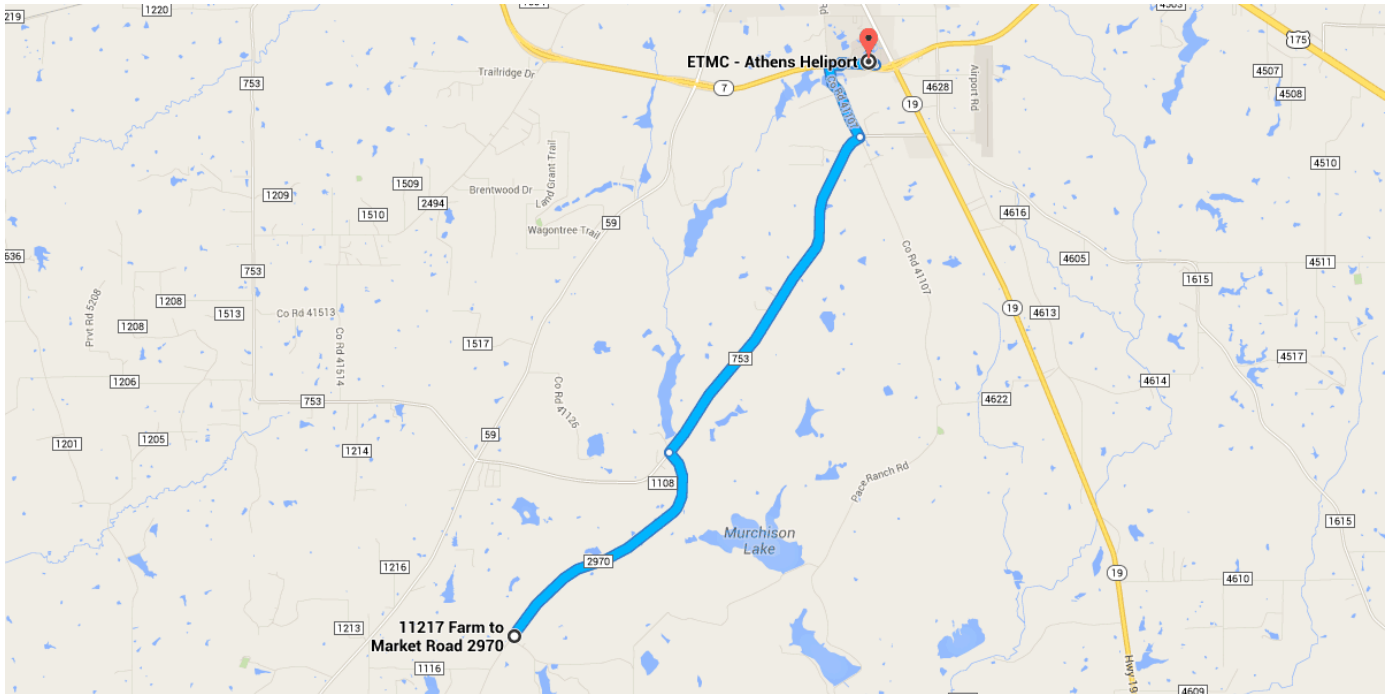

Drive 6.9 miles, 14 min

Directions from 11217 Farm to Market Road 2970 to ETMC - Athens Heliport

○ 11217 Farm to Market Road 2970
Athens, TX 75751

Phone: 903-676-1000

↑ Head northeast on FM2970 toward
Co Rd 1108
2.4 mi / 6 min

↘ Turn right onto FM753 E
3.3 mi / 5 min

Turn **left** onto **Co Rd 41107**
0.7 mi / 2 min

Take the 1st **right** onto **TX-7 Loop E**
0.1 mi / 11 s

Drive to your destination
0.4 mi / 2 min

5. Take the 1st **left**
0.1 mi

6. Continue straight
0.2 mi

7. Turn **left**
151 ft

8. Turn **left**
269 ft

📍 ETMC - Athens Heliport

Athens, TX 75751

These directions are for planning purposes only. You may find that construction projects, traffic, weather, or other events may cause conditions to differ from the map results, and you should plan your route accordingly. You must obey all signs or notices regarding your route.

Map data ©2014 Google