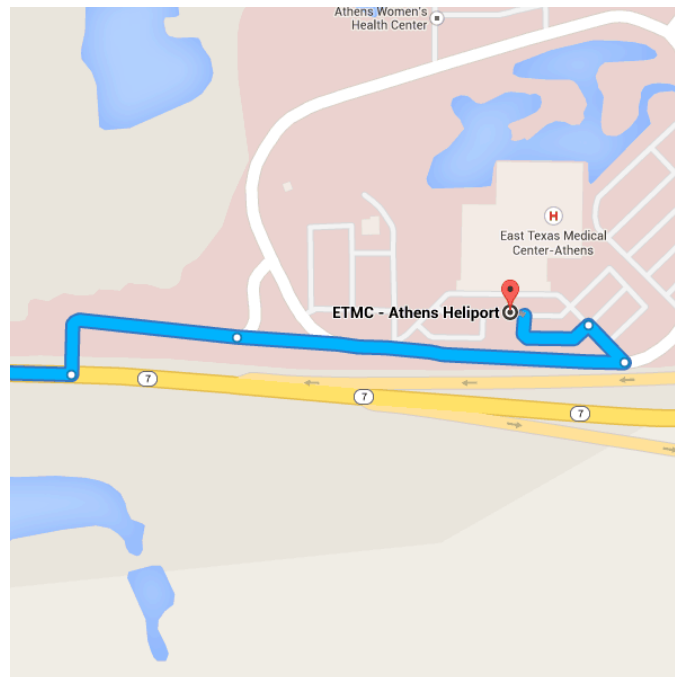

Drive 6.9 miles, 14 min

Directions from 11217 Farm to Market Road 2970 to ETMC - Athens Heliport

○ 11217 Farm to Market Road 2970
Athens, TX 75751

Phone: 903-676-1000

↑ Head northeast on FM2970 toward
Co Rd 1108
2.4 mi / 6 min

↘ Turn right onto FM753 E
3.3 mi / 5 min

Turn **left** onto **Co Rd 41107**
0.7 mi / 2 min

Take the 1st **right** onto **TX-7 Loop E**
0.1 mi / 11 s

Drive to your destination
0.4 mi / 2 min

5. Take the 1st **left**
0.1 mi

6. Continue straight
0.2 mi

7. Turn **left**
151 ft

8. Turn **left**
269 ft

📍 ETMC - Athens Heliport

Athens, TX 75751

These directions are for planning purposes only. You may find that construction projects, traffic, weather, or other events may cause conditions to differ from the map results, and you should plan your route accordingly. You must obey all signs or notices regarding your route.

Map data ©2014 Google