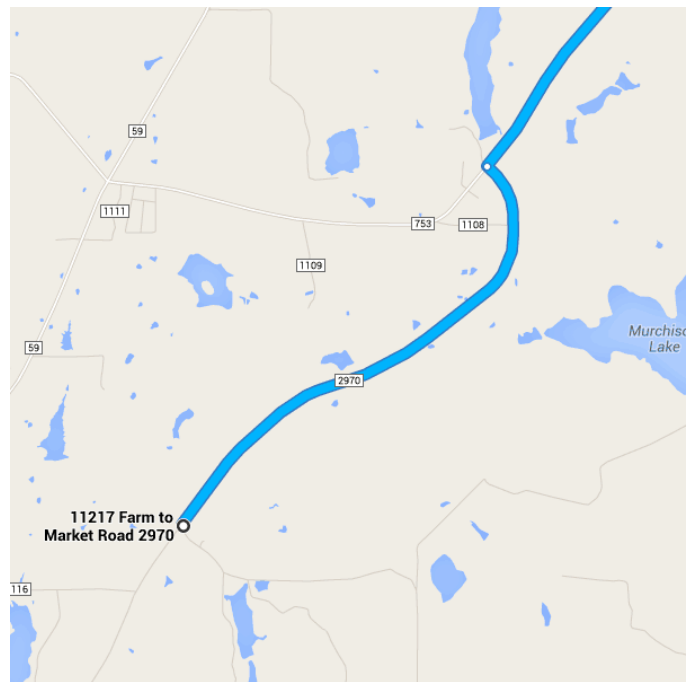

Drive 6.9 miles, 14 min

Directions from 11217 Farm to Market Road 2970 to ETMC - Athens Heliport

○ 11217 Farm to Market Road 2970
Athens, TX 75751

Phone: 903-676-1000

↑ Head northeast on FM2970 toward
Co Rd 1108
2.4 mi / 6 min

↘ Turn right onto FM753 E
3.3 mi / 5 min

Turn **left** onto **Co Rd 41107**
0.7 mi / 2 min

Take the 1st **right** onto **TX-7 Loop E**
0.1 mi / 11 s

Drive to your destination
0.4 mi / 2 min

5. Take the 1st **left**
0.1 mi

6. Continue straight
0.2 mi

7. Turn **left**
151 ft

8. Turn **left**
269 ft

📍 ETMC - Athens Heliport

Athens, TX 75751

These directions are for planning purposes only. You may find that construction projects, traffic, weather, or other events may cause conditions to differ from the map results, and you should plan your route accordingly. You must obey all signs or notices regarding your route.